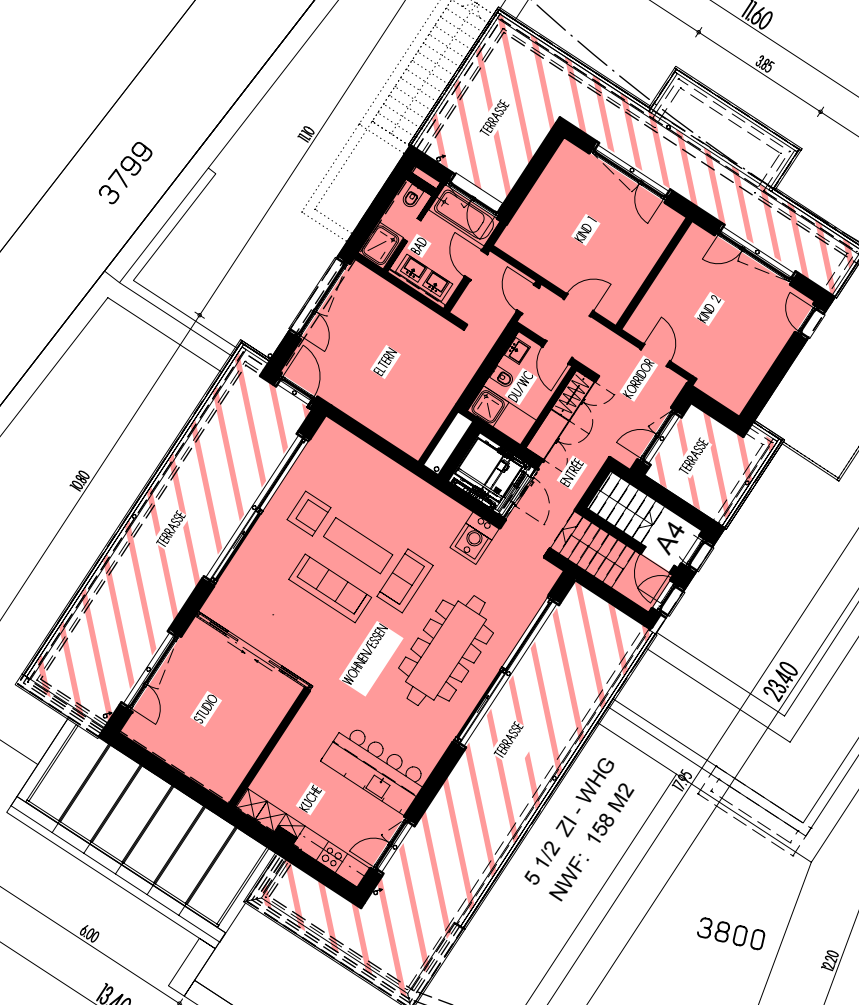

Wassbergstrasse

8169

2673

2644

2671

EINFÄHRT  
PARKING

5 1/2 ZI - WHG  
NWF: 158 M2

3800

5 1/2 ZI - WHG  
NWF: 169 M2

2480

2 1/2 ZI - WHG  
NWF: 72 M2

2 1/2 ZI - WHG  
NWF: 76 M2