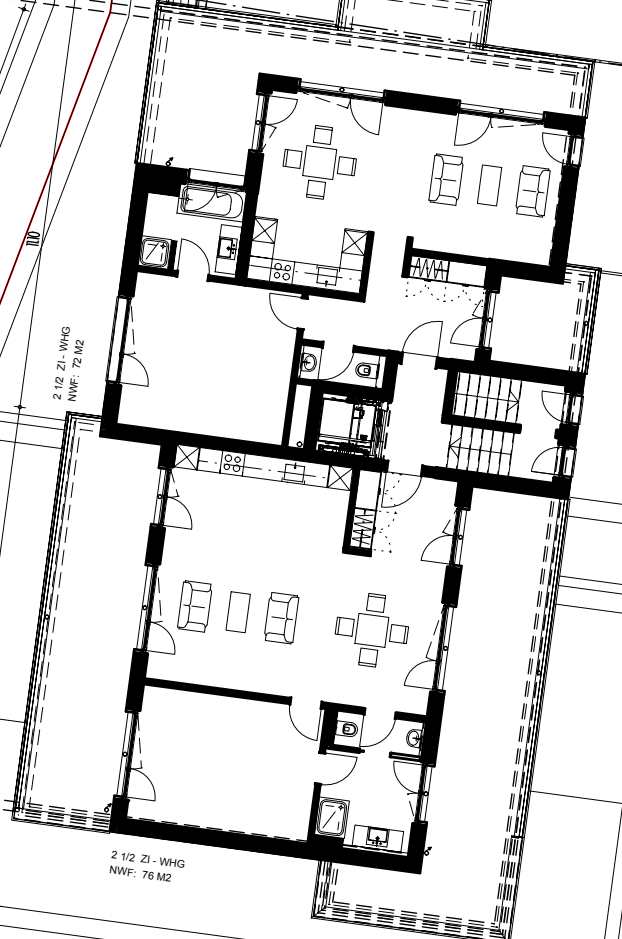

Wassbergstrasse

8169

2673

2644

2671

EINFÄHRT  
PARKING

5 1/2 ZI - WHG  
NWF: 158 M2

3800

5 1/2 ZI - WHG  
NWF: 169 M2

2480

2 1/2 ZI - WHG  
NWF: 72 M2

2 1/2 ZI - WHG  
NWF: 76 M2